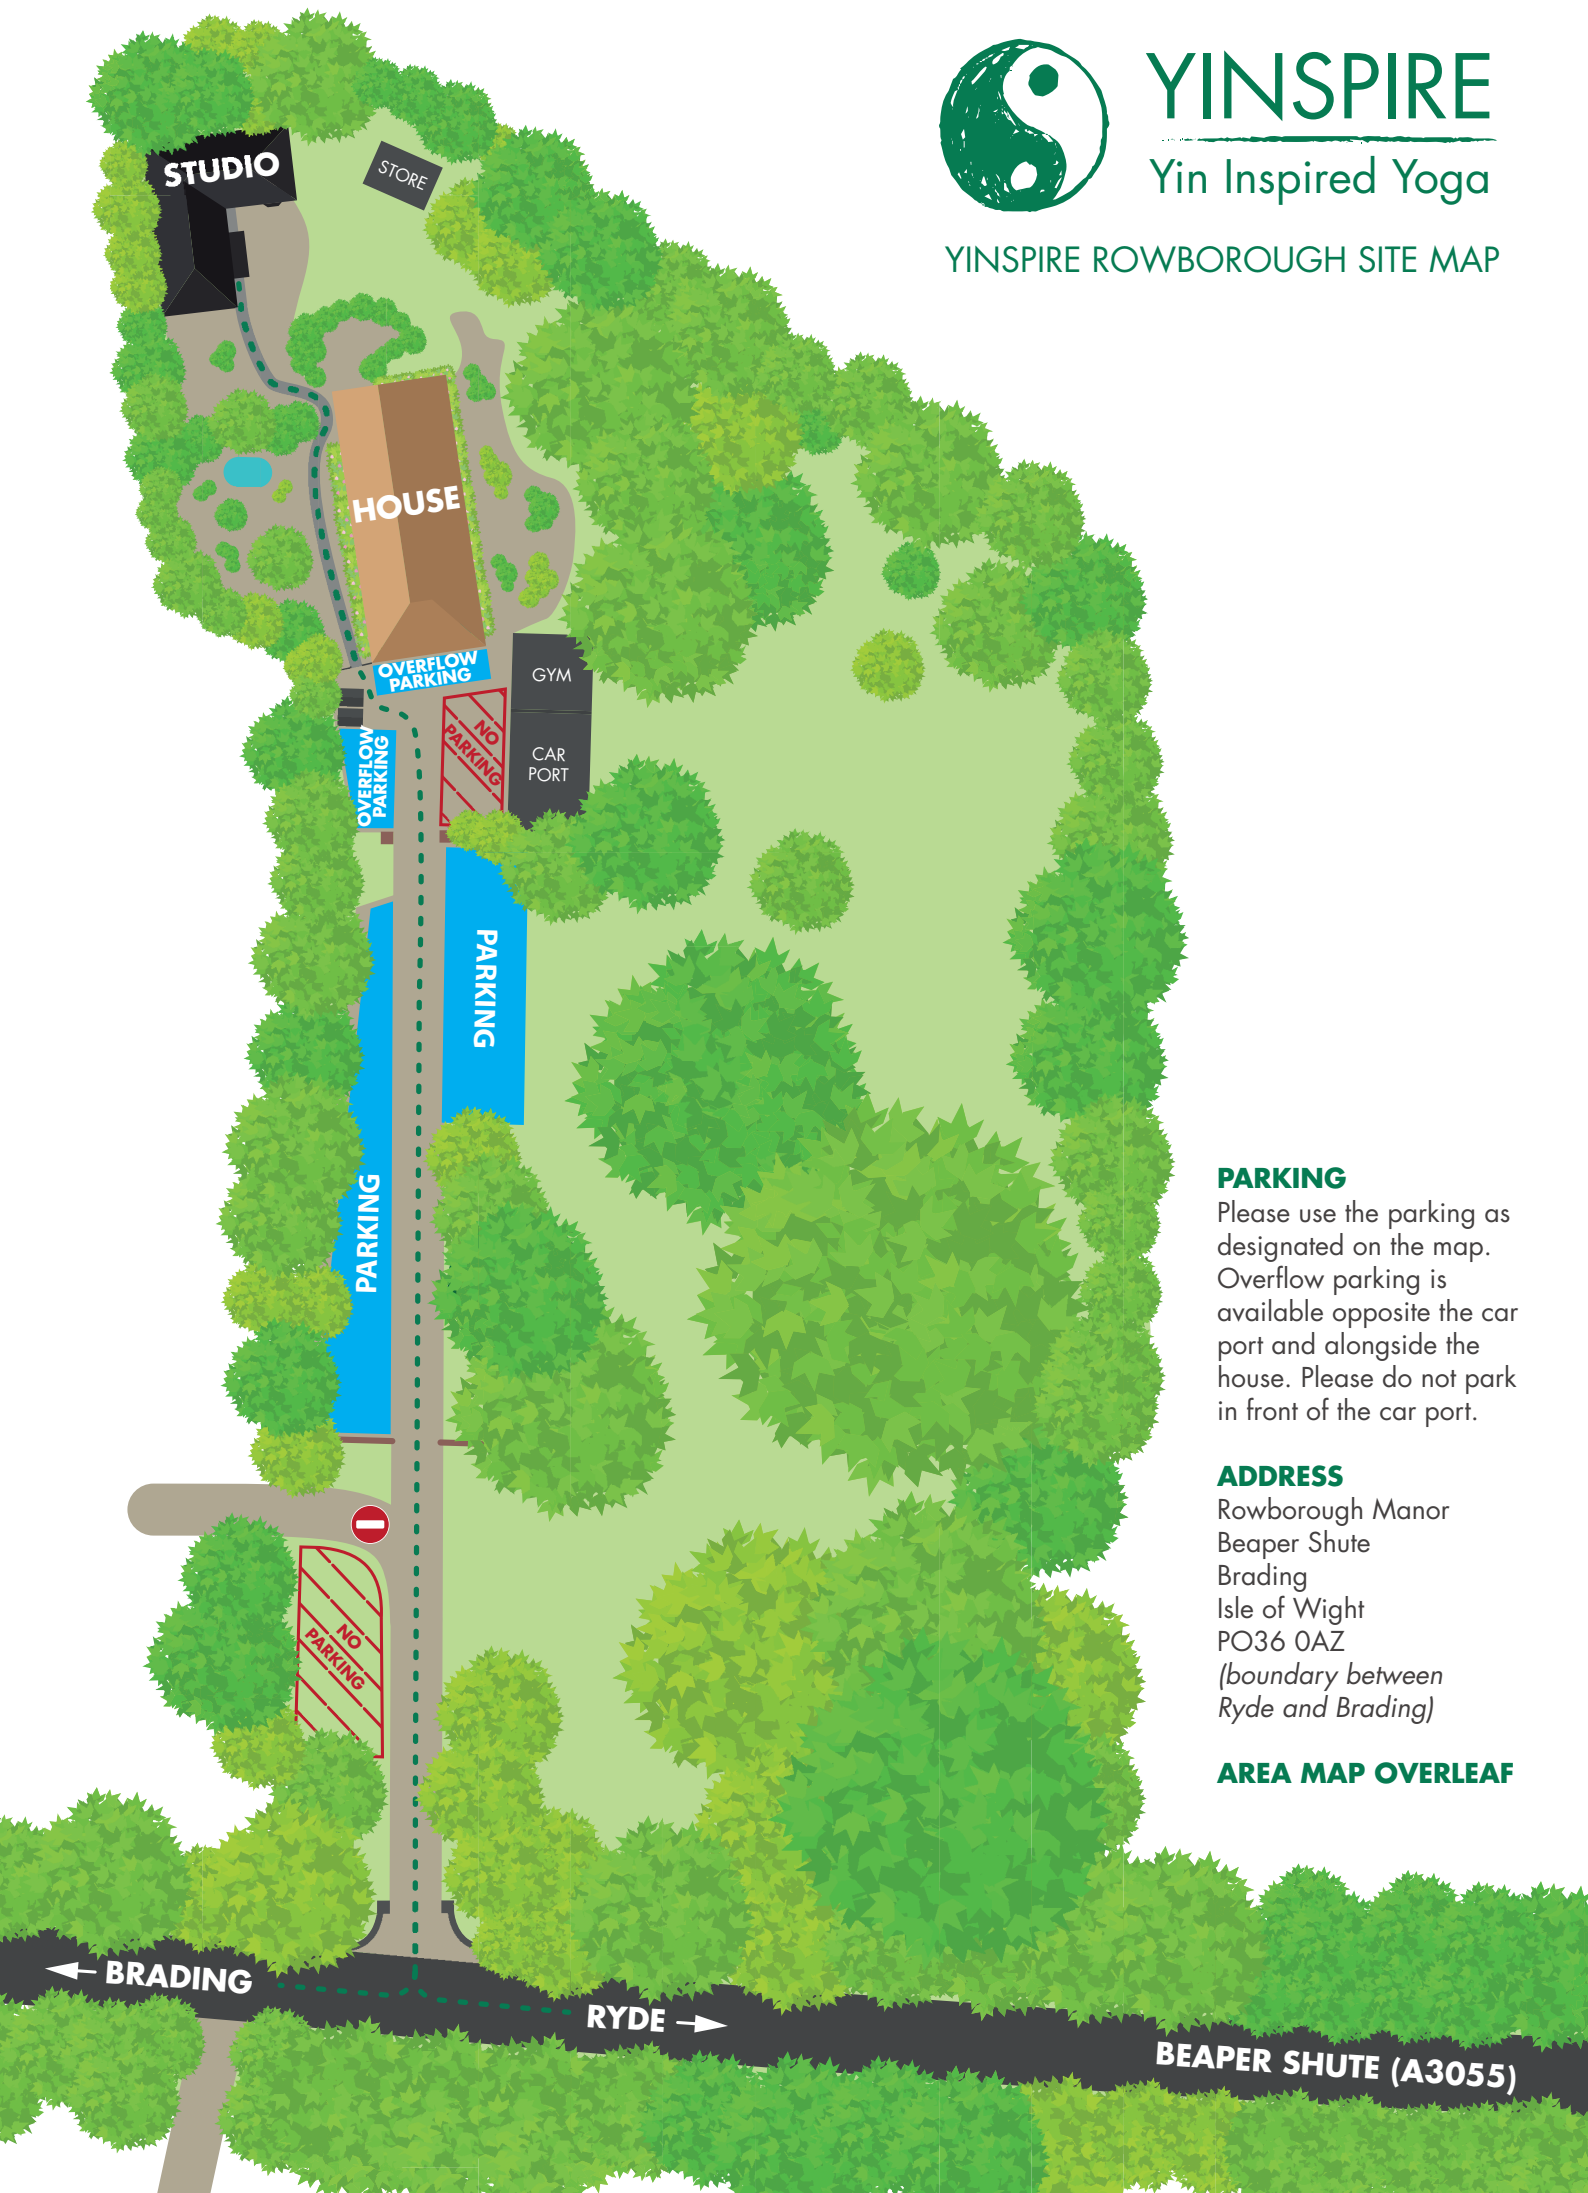

YINSPIRE

Yin Inspired Yoga

YINSPIRE ROWBOROUGH SITE MAP

PARKING

Please use the parking as designated on the map. Overflow parking is available opposite the car port and alongside the house. Please do not park in front of the car port.

ADDRESS

Rowborough Manor
Beaper Shute
Brading
Isle of Wight
PO36 0AZ
*(boundary between
Ryde and Brading)*

AREA MAP OVERLEAF

YINSPIRE

Yin Inspired Yoga

HOW TO FIND US

YINSPIRE STUDIO ADDRESS

YINSPIRE ROWBOROUGH

Rowborough Manor

Beaper Shute

Brading

Isle of Wight

PO36 0AZ

Site map overleaf